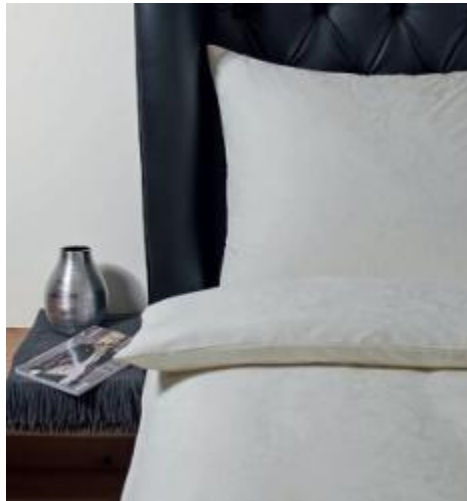

Cover quilt Classic Paisley

Cover duvet Classic Paisley color ivory

Manufacturer:HEFEL

Price:187.00€177.65€

Offer valid from 24/09/2020 to 06/10/2020

Options:

Dimensions : 140 x 200 cm, 160 x 200 cm (+ 12.00€), 200 x 200 cm (+ 130.00€), 220 x 240 cm (+ 155.00€), 240 X 260 cms (+ 201.00€), 260 x 280 cm (+ 392.00€)

Pillowcase : Without pillow slip, 50 x 70 cm one pillow slip (+ 45.00€), 50 x 70 cm 2 pillow slip (+ 90.00€), 60 x 60 cm one pillow slip (+ 50.00€), 60 x 60 cm 2 pillow slip (+ 100.00€)

Description:

This luxurious bed linen distinguishes itself through its delicate natural fibre and therefore requires special care.